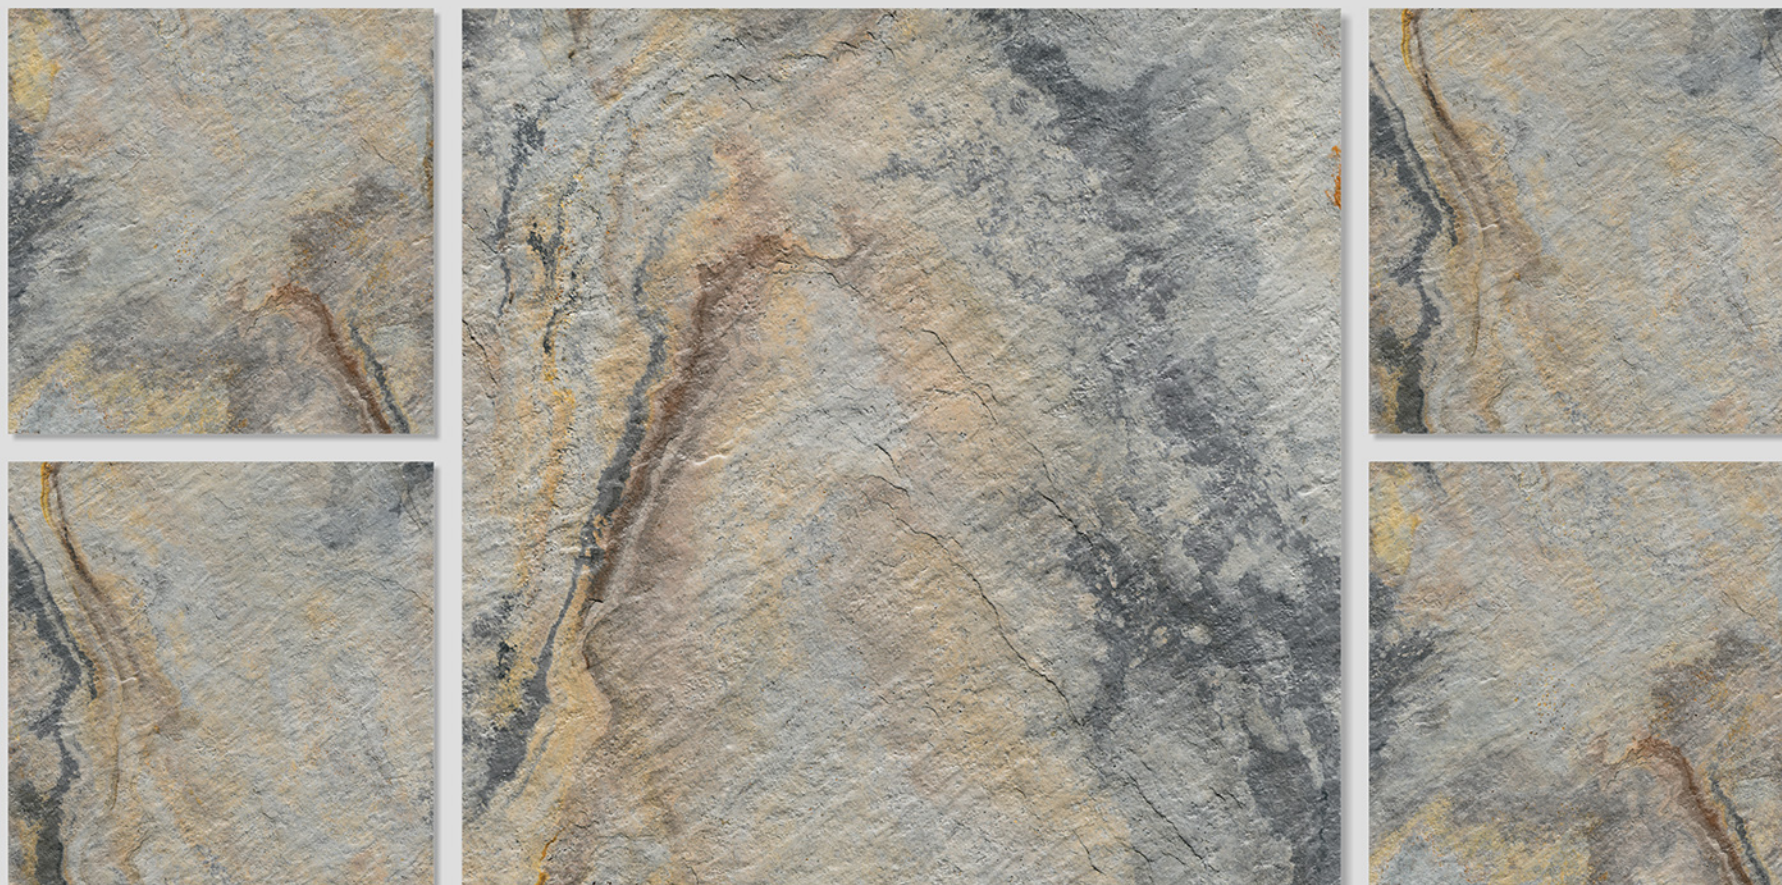

Series
ELDORADO PUNCH

03RANDOM

Eldorado 18

500X
500MM
OUTDOOR PARKING TILES

12 MM
THICKNESS

WITH
RANDOMS

PUNCH
DESIGNS

MATT
FINISH

ANTI SLIP
MATERIAL